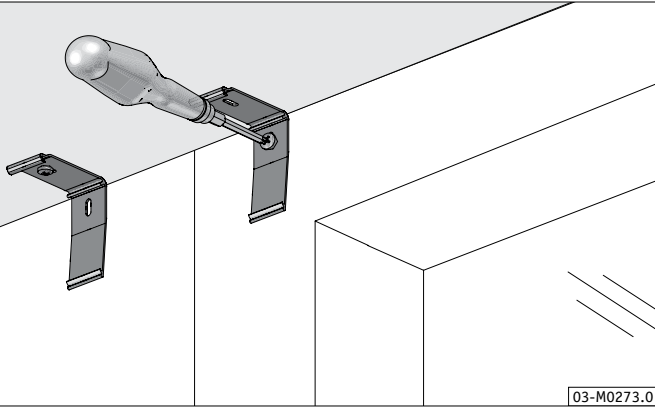

Installation Instruction

Roller Blind XL

Cassette S3

Chain Operated

Type 681H

i Installation Instruction

Roller Blind XL
Cassette S3
Motor & PowerView Operated
Type 686H + 688H