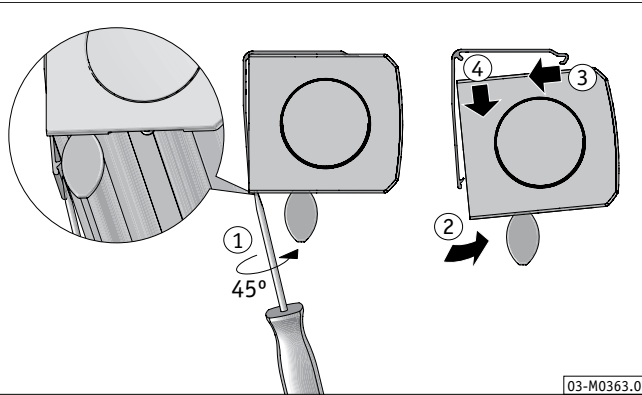

Installation Instruction

Roller Blind XL

Cassette S3

Chain Operated

Type 681H

i Installation Instruction

Roller Blind XL
Cassette S3
Motor & PowerView Operated
Type 686H + 688H