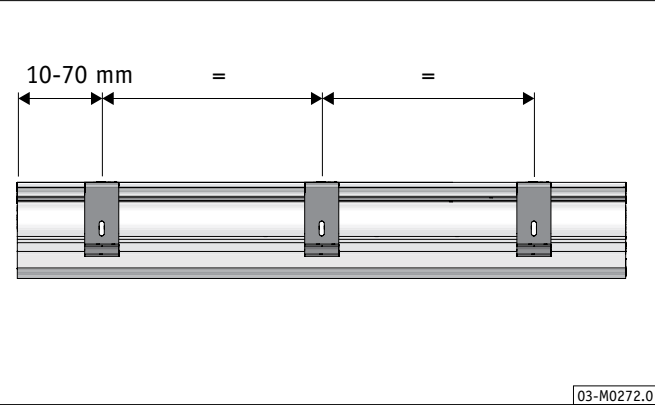

Installation Instruction

Roller Blind XL

Cassette S3

Chain Operated

Type 681H

i Installation Instruction

Roller Blind XL
Cassette S3
Motor & PowerView Operated
Type 686H + 688H