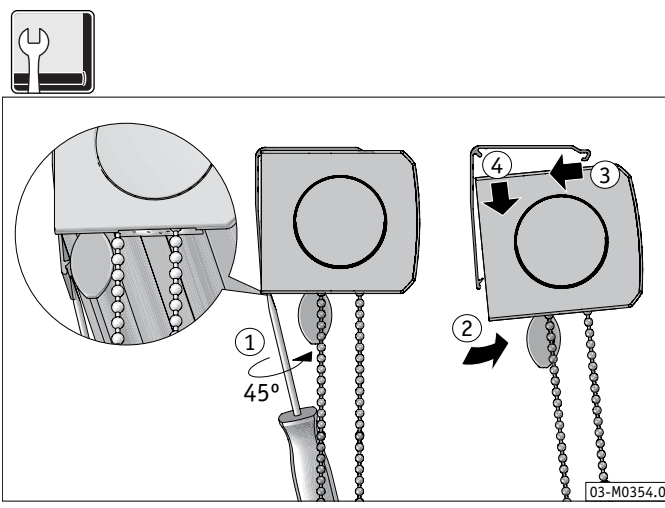

Installation Instruction

Roller Blind XL

Cassette S3

Chain Operated

Type 681H

i Installation Instruction

Roller Blind XL
Cassette S3
Motor & PowerView Operated
Type 686H + 688H