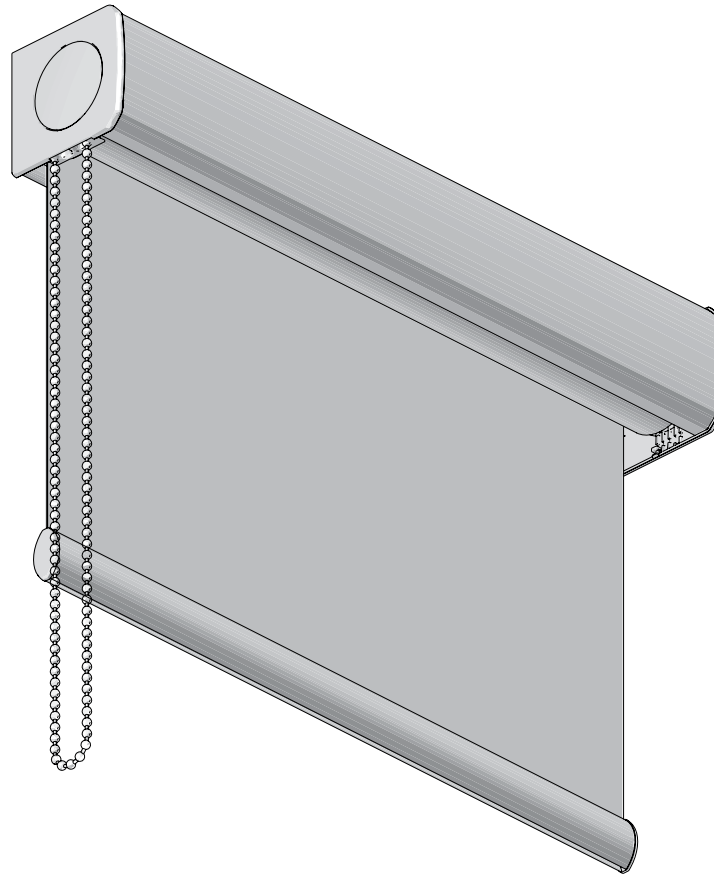

Installation Instruction

Roller Blind XL

Cassette S3

Chain Operated

Type 681H

i Installation Instruction

Roller Blind XL
Cassette S3
Motor & PowerView Operated
Type 686H + 688H