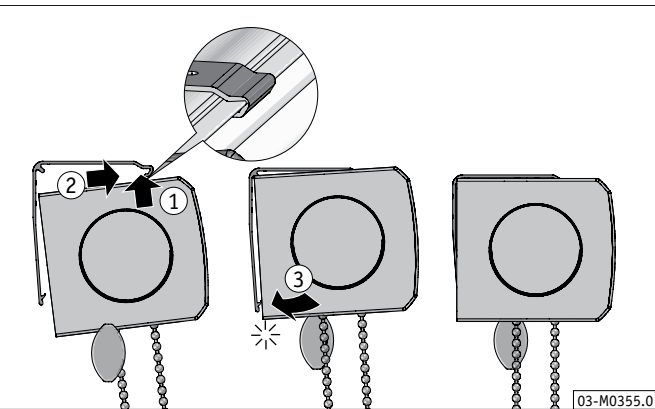

Installation Instruction

Roller Blind XL

Cassette S3

Chain Operated

Type 681H

i Installation Instruction

Roller Blind XL
Cassette S3
Motor & PowerView Operated
Type 686H + 688H